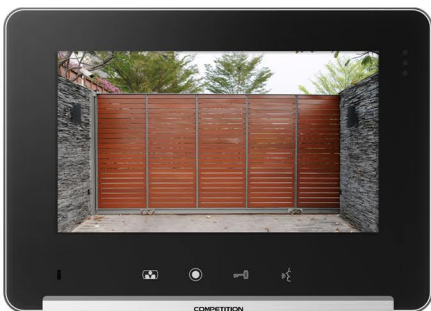

CPT-MON-8B

This 7” aesthetically pleasing monitor is one of AAP’s most popular seller’s, with its functional & sleek design. The monitor has a built in picture memory function allowing the user to review visitors or intruders with a time & date stamped image. You can have up to 4 monitors on any one system, offering you the ability to communicate with other internal monitors

Dimensions: W208mm x H150mm x D18mm