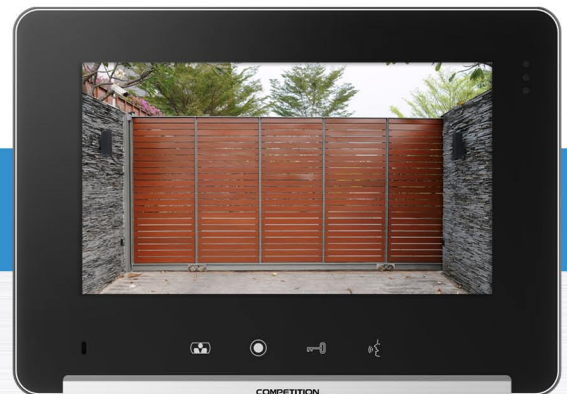

## CPT KIT E8-B

Domestic intercom with monitor  
& gate station

## COMPETITION

2 Year Warranty

7" Colour LCD Screen

Capacitive Touch Buttons

Up to 4 Monitors on One System

Up to 2 Gate Stations on One system

### Contents of Kit:

- 1 x 7" LCD Touch Panel Monitor with Memory Module (Black Edition)
- 1 x Video & Audio Keypad Gate Station (Silver Flush Edition with optional shroud)
- 1 x 15V 1.3A Switch Mode Power Supply in IP67 Case, 100 - 240VAC Input
- 1 x Clean Contact 12V 1A Relay

**CPT-GATE-E**

An integrated video/keypad external gate station designed for New Zealand’s harsh weather conditions. This is perfect for residential premises with the ability to add two gate stations to any one system. Either push the bell button for instant communication to the internal monitor, or just enter your unique entry code to operate a lock on your pedestrian gate